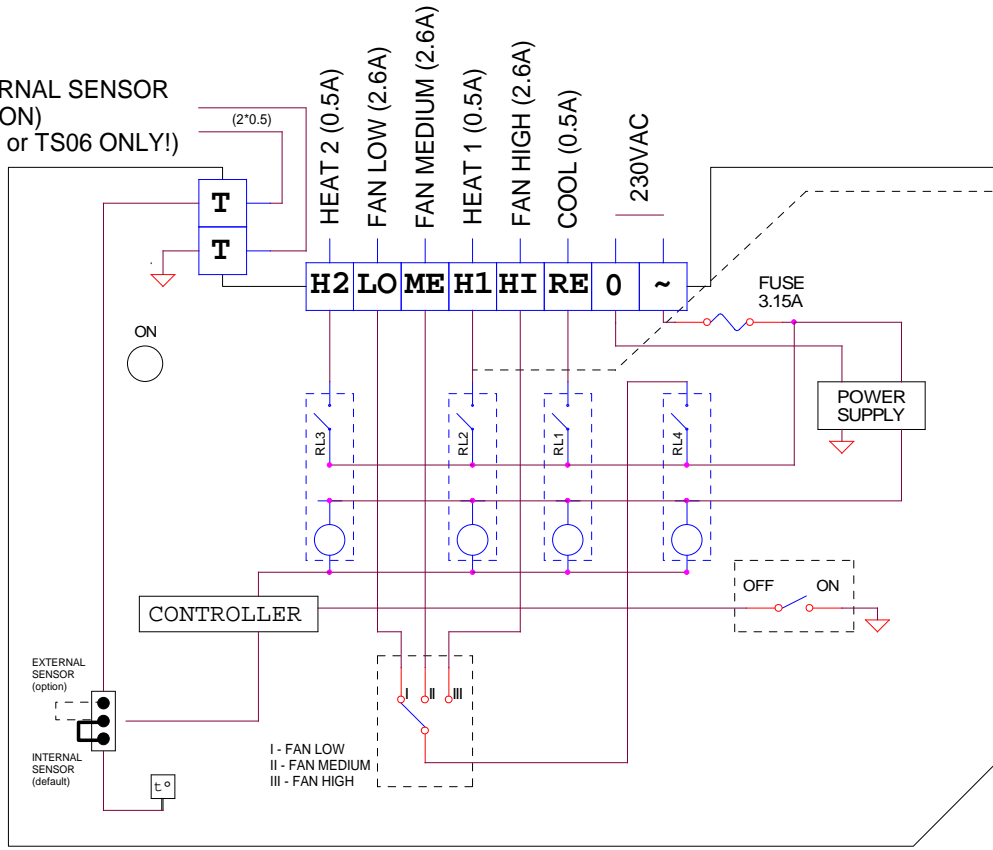

מושחל בצינור - EXTERNAL SENSOR  
 פלסטי מתאים (OPTION)  
 (TS05 or TS06 ONLY!)

AFTER START, BOTH  
 RE+H1 OPERATE FOR  
 4 MIN. EVERY 1 HOUR

**meitav-tec**

Tel: 03-9626462 Fax: 03-9626620  
 email: support@meitavtec.com

Title:	<b>EP6/220/01</b>
Date:	27/08/2008
DWG No.	10260

No.	Revision
2	Fan Delay , Fix Switch 3 speed
1	Original

Date	27.08.08	Print name:	EP4-6 220V	Drawn:	Marina
	05.07.06	Software name:	EP6EX02	Checked:	Alex
		Check sum:	8B05	Approved:	Elan
		File name:	EP6-220-01.DSN		